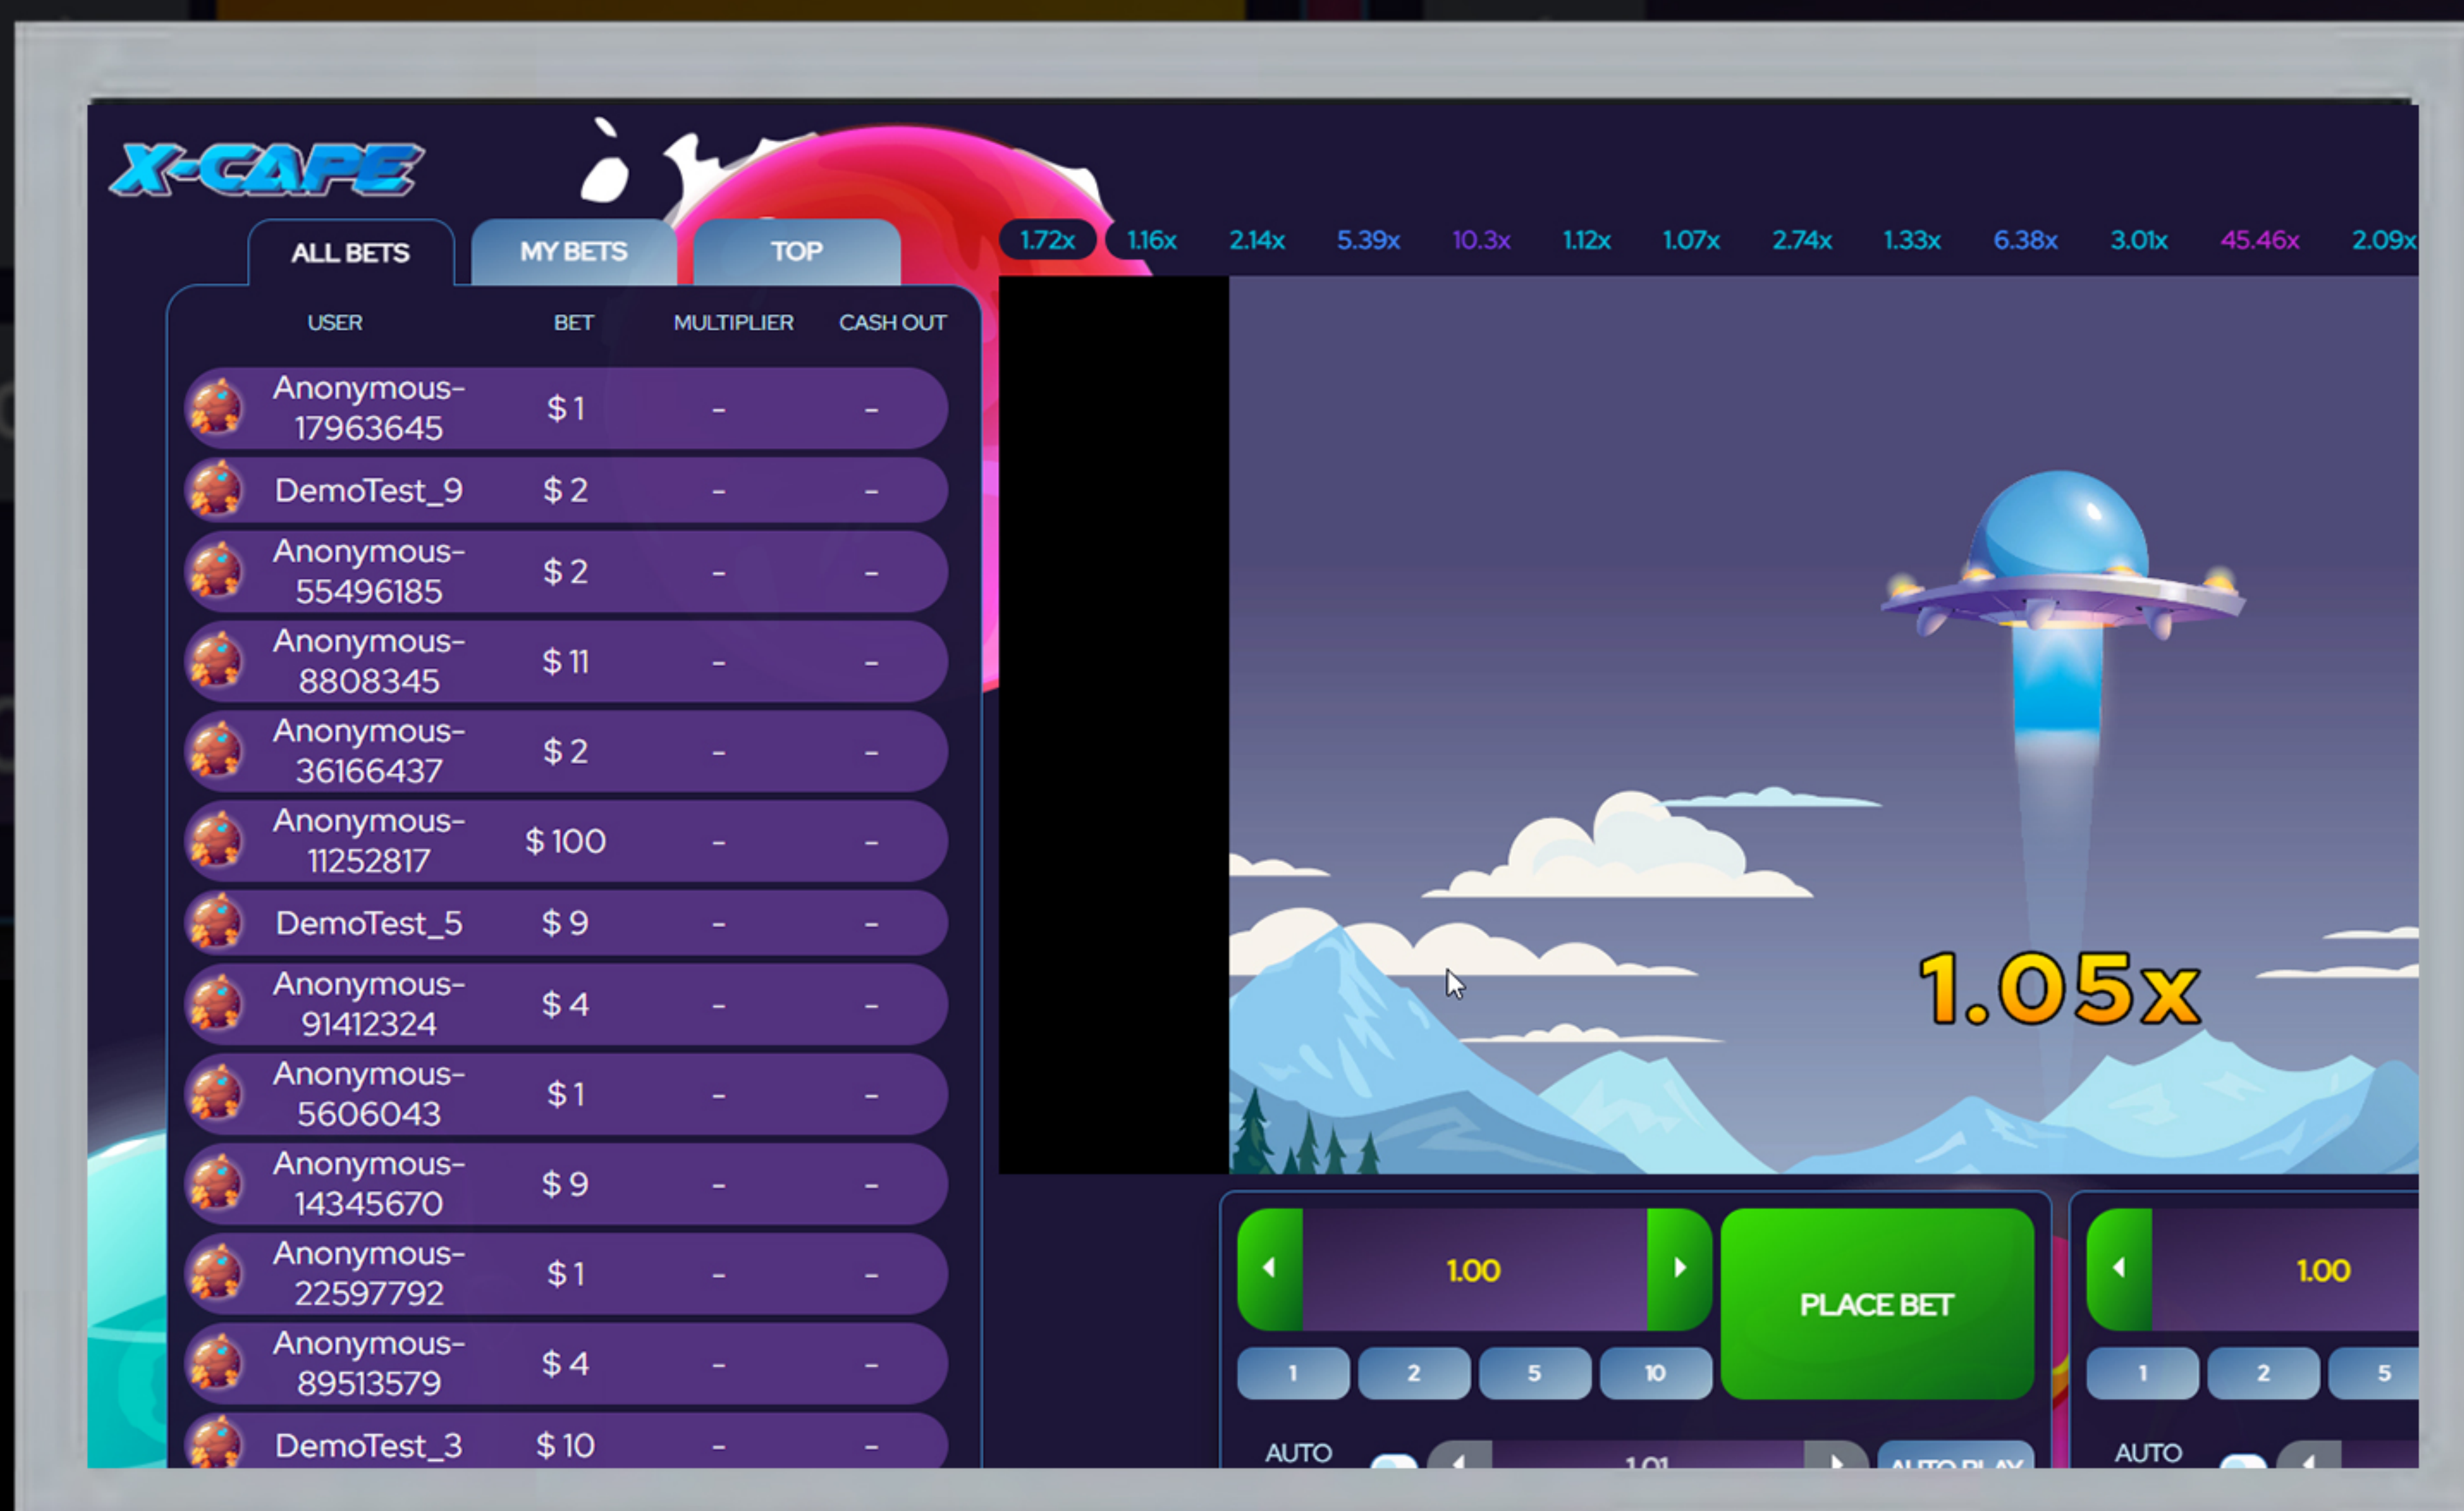

A REVOLUTIONARY CRASH GAME

Discover a **new frontier in gaming** with **iSXcape**, a visually stunning and immersive crash game developed with **latest technology**

1.30x

Designed to captivate players from all walks of life, iSXcape sets itself apart with its **unparalleled graphics and engaging gameplay**

Experience the future of gaming with iSXcape

Where innovation meets reliability for an unforgettable gaming journey

KEY

FEATURES

iSXcape

1. Visually Captivating and Immersive:

iSXcape boasts cutting-edge graphics that push the boundaries of visual excellence. The game's development in Unity ensures a seamless and immersive gaming experience, bringing players into a world of excitement

2. Compatibility Across All Devices:

iSXcape is not just a game; it's an experience accessible to everyone. Enjoy the thrill on any device as the game is optimized for maximum performance, even in areas with limited internet coverage. Play seamlessly whether you're on your smartphone, tablet, or computer.

4. Breaks the Monotony:

Say goodbye to routine gaming! iSXcape introduces a breath of fresh air to the market, breaking the monotony with its innovative approach to the crash game genre. Explore a game that challenges norms and keeps players on the edge of their seats.