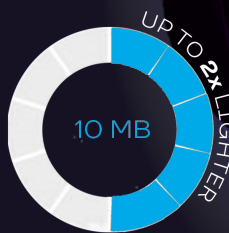

XCAPE

5.92x 1.72x 1.16x 2.14x

THE STUNNING CRASH GAME

Unleash the excitement of Xcape, a visually stunning crash game that captivates with **modern graphics and dynamic gameplay.**