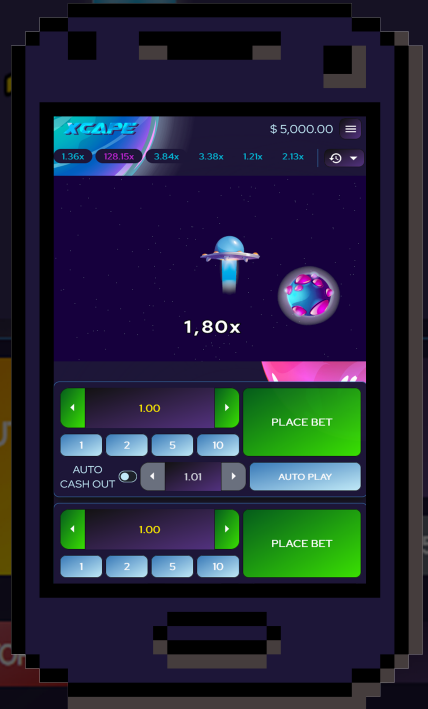

XCAPE

5.92x 1.72x 1.16x 2.14x

THE STUNNING CRASH GAME

Unleash the excitement of Xcape, a visually stunning crash game that captivates with **modern graphics and dynamic gameplay.**